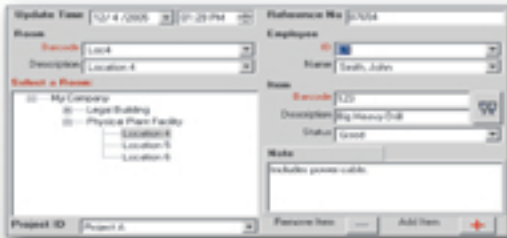

Use a cabled scanner with the Standard Edition or a mobile scanner with the Mobile Edition.

Track

Generate useful transaction reports and print or export to Microsoft® Excel.

Report on checked out and overdue items, usage by person, project or department, rental and overdue fees and more!

Everything You Need to Start Tracking Today!

System Features

Track item information:

- Item ID
- Checked Out To
- Check Out Fee
- Check Out Period
- Overdue Fee
- Overdue Period
- Serial #
- Item Type
- Vendor
- Cost
- Manufacturer
- Model Number
- Unit of Measure
- ...and more!

Use the desktop or mobile computer to:

- Check Items In or Out
- Monitor Item Usage
- Collect Fees
- Review Transactions
- Locate Items
- Track Overdue Items
- Report by Project
- Attach Images

Major Advantages

- Intuitive, Easy-to-use Screens
- Flexible Reporting
- Import/Export from Microsoft® Excel
- Barcode Printing Directly from Database
- Role Based User Security
- One Click Sync Between PC and Scanner
- History of All Transactions
- Project Level Tracking
- Rental Value and Fee Pay Functions
- Included Microsoft® SQL MSDE Database
- Robust Networking Capabilities
- Advanced Backup Features