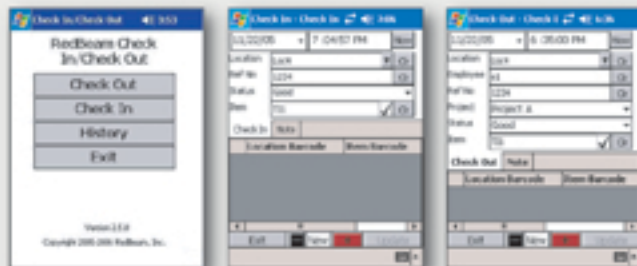

All RedBeam software packages come with durable barcode labels that can be printed on your standard laser printer.

Scan

Use a barcode scanner to scan the ID of the person checking the item in or out. Then scan each item to complete the transaction.

Use a cabled scanner with the Standard Edition or a mobile scanner with the Mobile Edition.

Track

Generate useful transaction reports and print or export to Microsoft® Excel.

Report on checked out and overdue items, usage by person, project or department, rental and overdue fees and more!

Everything You Need to Start Tracking Today!

System Features

Track item information:

- Item ID
- Checked Out To
- Check Out Fee
- Check Out Period
- Overdue Fee
- Overdue Period
- Serial #
- Item Type
- Vendor
- Cost
- Manufacturer
- Model Number
- Unit of Measure
- ...and more!

Use the desktop or mobile computer to:

- Check Items In or Out
- Monitor Item Usage
- Collect Fees
- Review Transactions
- Locate Items
- Track Overdue Items
- Report by Project
- Attach Images

Major Advantages